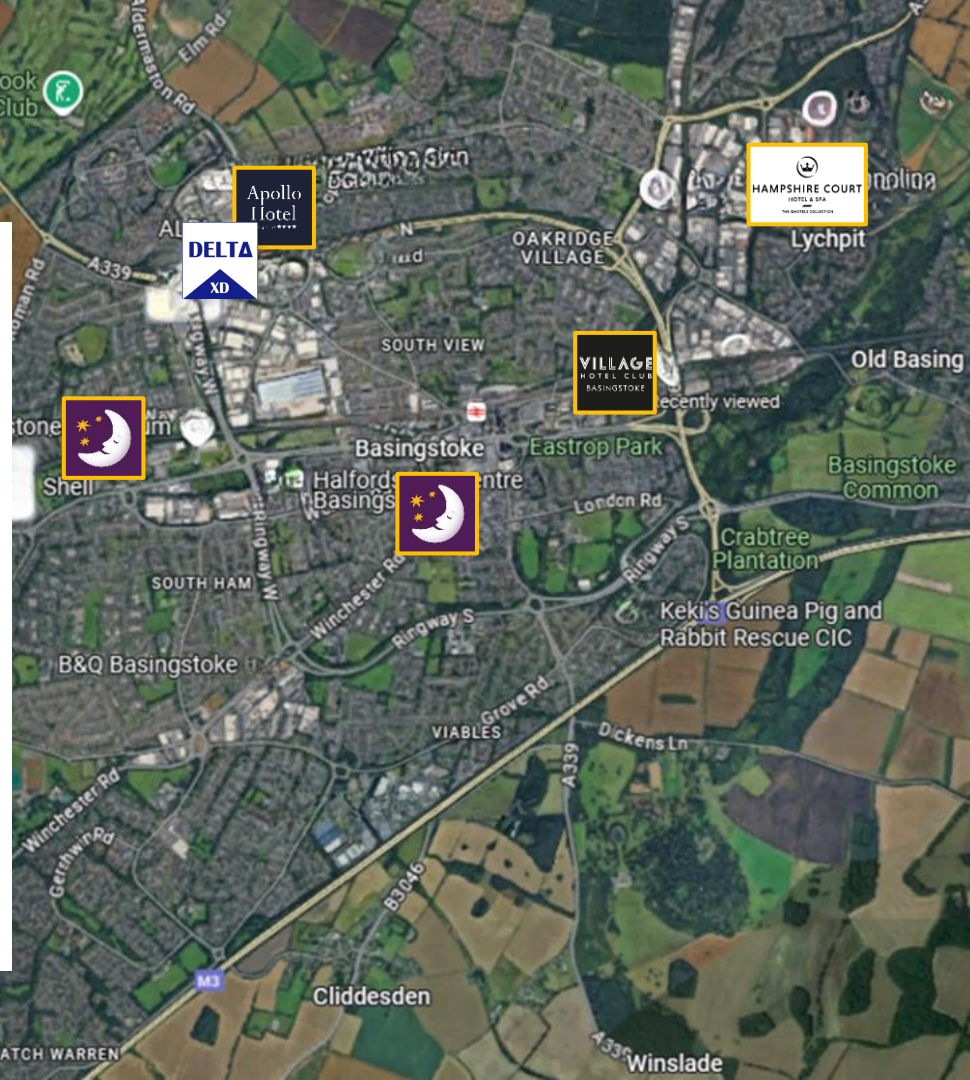

ACCOMMODATION

- Apollo – Walking distance, low budget
- Premier Inn, Standard
- Village Hotel, Standard
- Q Hotel, Premium