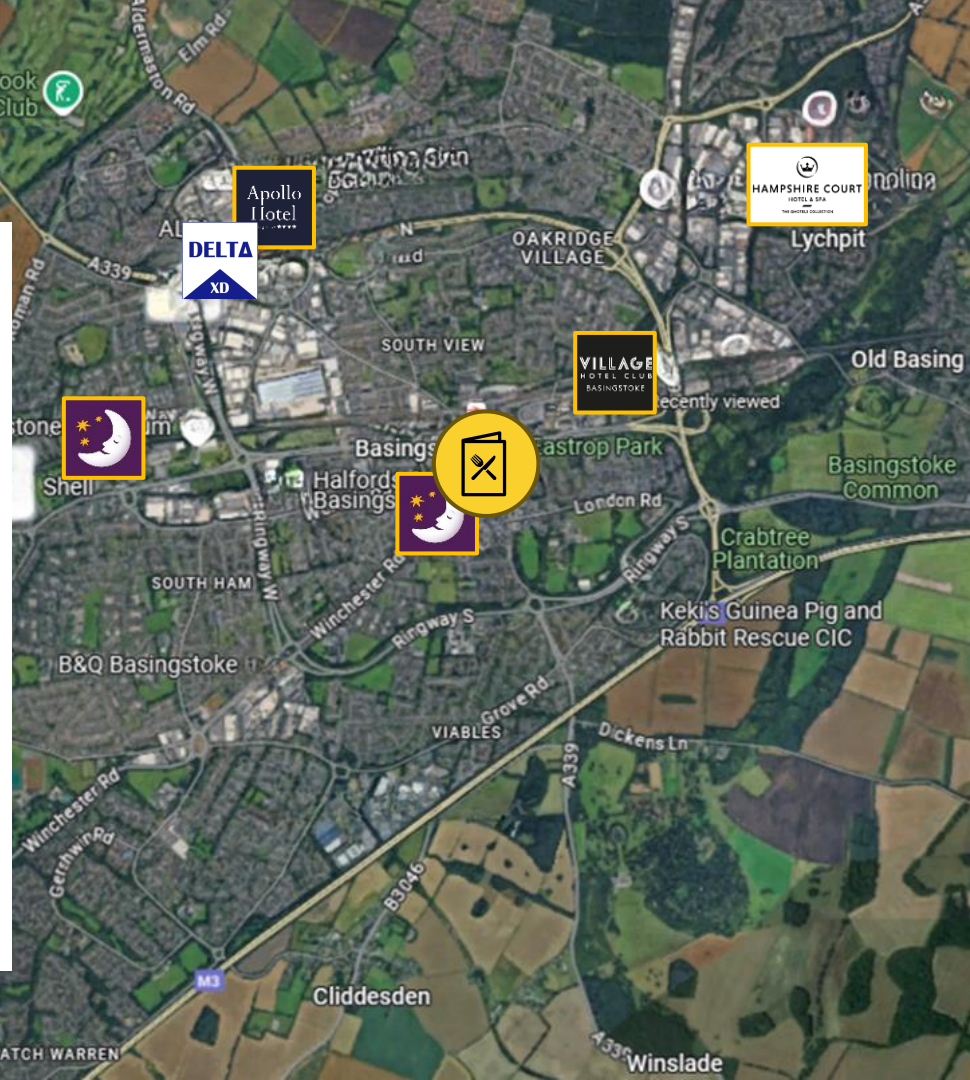

PLACES TO EAT

- **Festival Place - main shopping area**
  - Cosy Club
  - Wagamama's
  - Pizza Express
  - Cote Brasserie, etc.