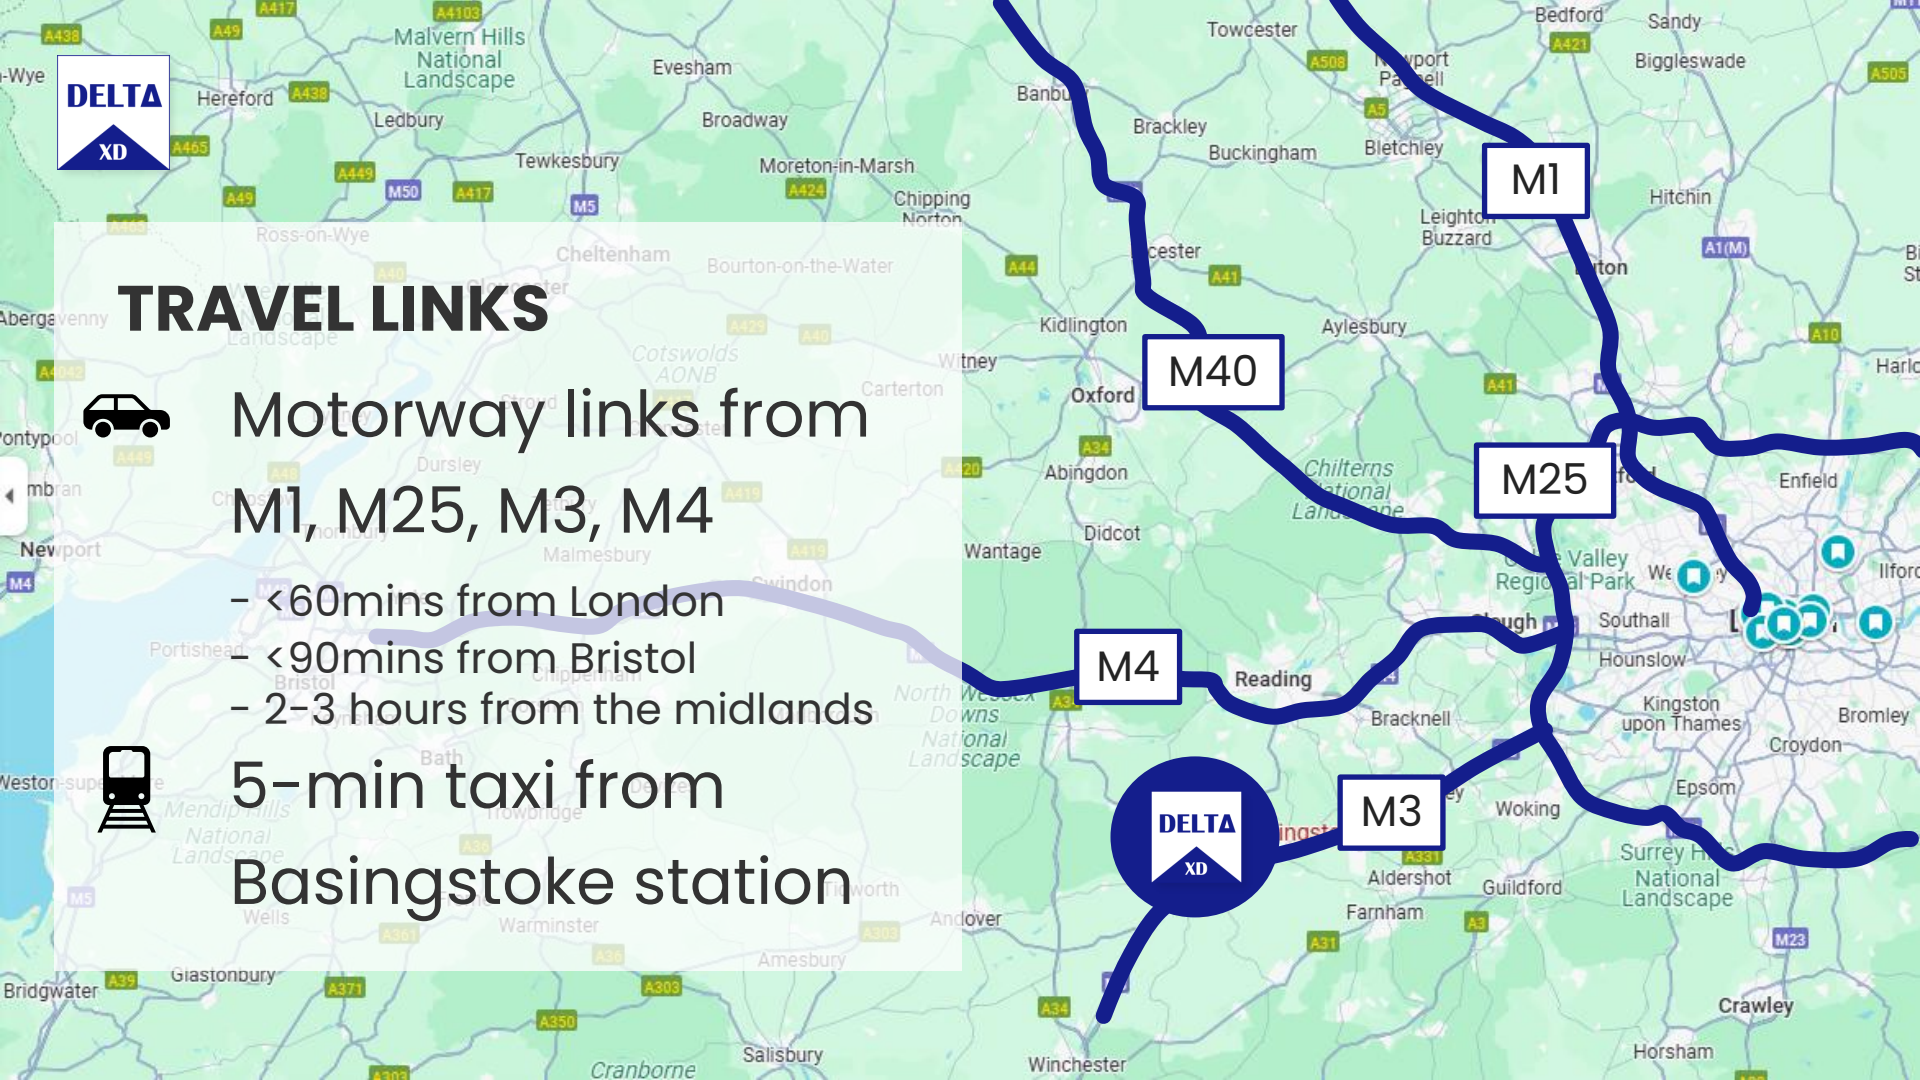

## DIRECTIONS

Ringway Centre,  
Edison Rd,  
Basingstoke, RG21 6YH

[bother.cool.rapid](http://bother.cool.rapid)

## TRAVEL LINKS

Motorway links from  
M1, M25, M3, M4

- <60mins from London
- <90mins from Bristol
- 2-3 hours from the midlands

5-min taxi from  
Basingstoke station

## Heathrow Airport

- 40mins by car

## Gatwick Airport

- 60mins by car

Heathrow

Gatwick